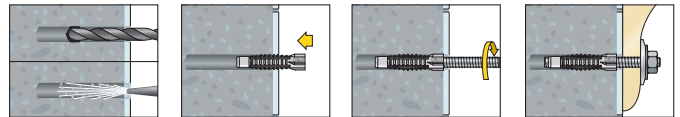

Mounting

Type	Art-No	Set contains	d_0 [mm]	$h_1 \geq$ [mm]	L_d [mm]	$t_{fix} \leq$ [mm]	€ / Set	[Sets]
10 x 140	910140WT	2 plugs MZ 14 2 hanger bolts M10 x 140 2 flanged bushes 2 washers 35 x 11 x 1,5 2 hex-head nuts M10	14	85	75	40		50

Sets are packed in PVC bags

Type	Art-No	d_0 [mm]	L_d [mm]	d_s [mm]	L_s [mm]	Type of screw	€ / Blister	[pcs]	[Blister]
WT	5WT2	14	75	10	140			2	10