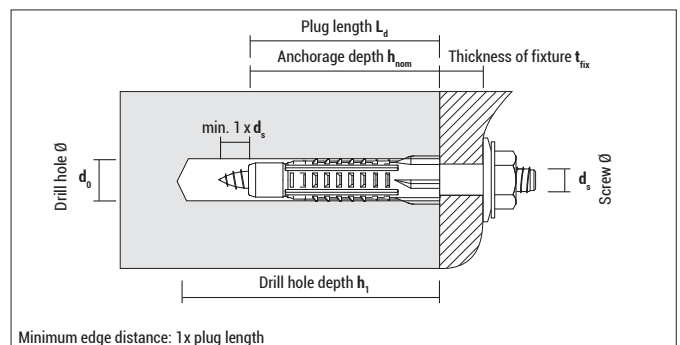

### Mounting

Type	Art-No	Set contains	$d_0$ [mm]	$h_1 \geq$ [mm]	$L_d$ [mm]	$t_{fix} \leq$ [mm]	€ / Set	[Sets]
10 x 140	910140WT	2 plugs MZ 14 2 hanger bolts M10 x 140 2 flanged bushes 2 washers 35 x 11 x 1,5 2 hex-head nuts M10	14	85	75	40		50