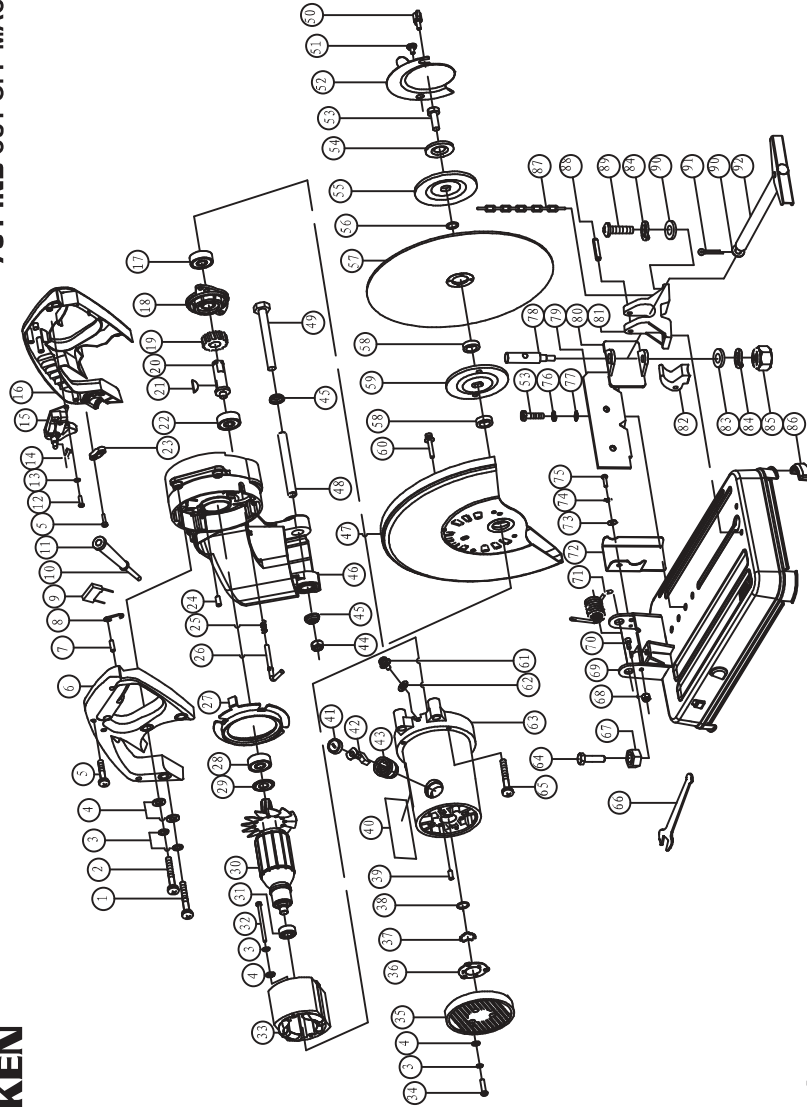

7614NB CUT OFF MACHINE

Polymak
Polymak Plastik GmbH

7614NB - 14" Chop Saw Machine

Item No	Part No	Description
1	231088	screw M5x35
2	231036	screw M5x50
3	241002	spring washer
4	242004	washer φ5
5	221009	screw ST4x16
6	314068A	left handle
7	275004	column pin φ6x18
8	110116	hook
9	443007	capacitor
10	412013	cable
11	332006	cord protector
12	221005	screw ST4X8
13	241001	light spring washer φ4
14	436023	Connecting line
15	445009	switch
16	314069A	right handle
17	211055	bearing
18	161010	Bearing box
19	136048	gear
20	133040	spindle
21	276002	woodruff key
22	211031	bearing
23	318001	cord clamp
24	334002	rubber pin
25	151013	spring
26	117006	Locking shaft
27	321012	baffle plate
28	211049	bearing
29	114021	washer
30	442056	armature
31	211024	bearing
32	231041	screw M5x80
33	441054	field coil
34	231026	screw M5x14
35	315006	back cover
36	116003	flange
37	243003	wave washer
38	333002	O ring
39	230008	screw M5x12
40	541325	name plate
41	433007	brush cap
42	431020E	carbon brush
43	724008	brush holder
44	263004	nut M10
45	114020	washer
46	162069	gear case